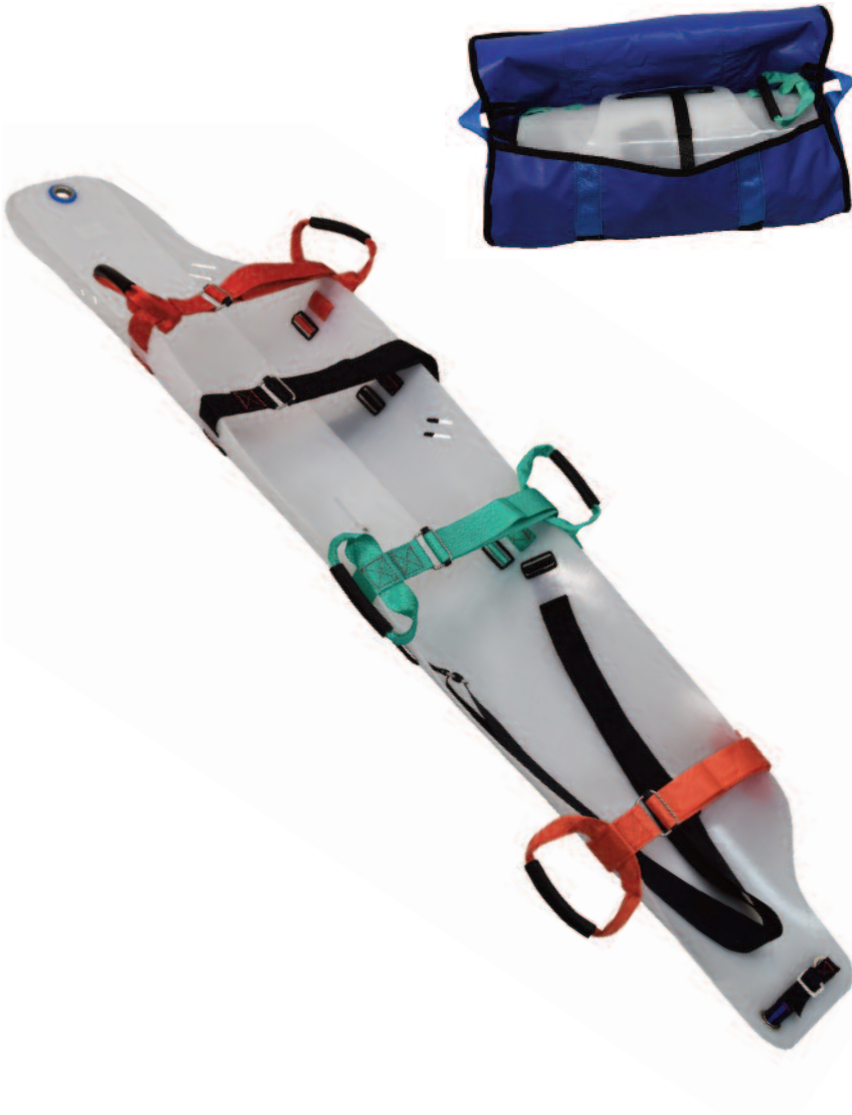

**NATIONAL  
TRENCH SAFETY UK**

## SLIXRR SLIX Rapid Response

A simple, low cost, robust stretcher that can be deployed very quickly. Can be dragged along floors, narrow corridors, up companion ways, along sewer pipes, up railway embankments, across open ground - the skin is low friction, does not ruckle or snag and the unit weighs in at under 6 kg. Six easy grip Carry handles. All Closure/Carry handles user replaceable.

Product Code:  
SLIXRR

Conformance:  
CE 93/42/EEC CLASS 1

Max Recommended User Weight:  
150KG