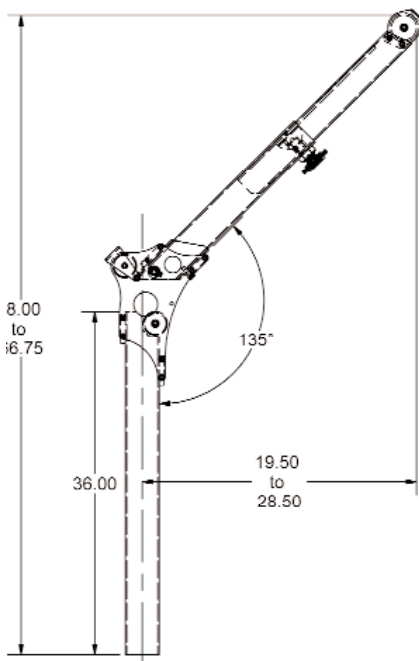

**NATIONAL
TRENCH SAFETY UK**

30105 Upper Davit

Large Upper Davit, with an adjustable offset.
To be used with a Lower Davit and Base

Product Code:
30105

Conformance:
BS EN 795 TYPE B

Weight:
12kg

Reach:
19.5" to 29"
(495mm to 737mm)

Height:
58" to 67"
(1473mm to 1702mm)